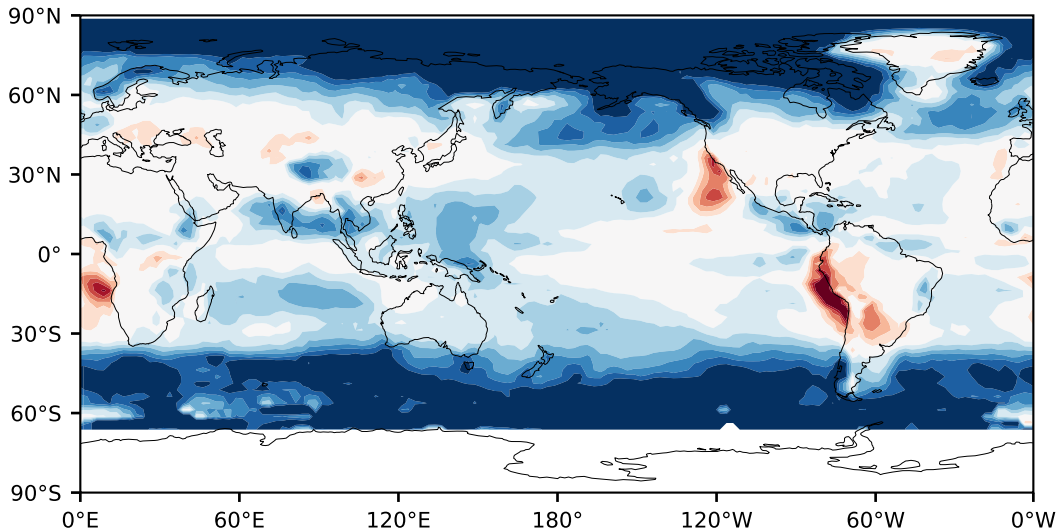

Model - Observations

Max 73.46
Mean 11.81
Min -48.12

RMSE 18.56
CORR 0.75