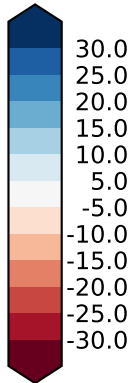

Model - Observations

Max 73.89
Mean -3.17
Min -69.01

RMSE 14.62
CORR 0.80