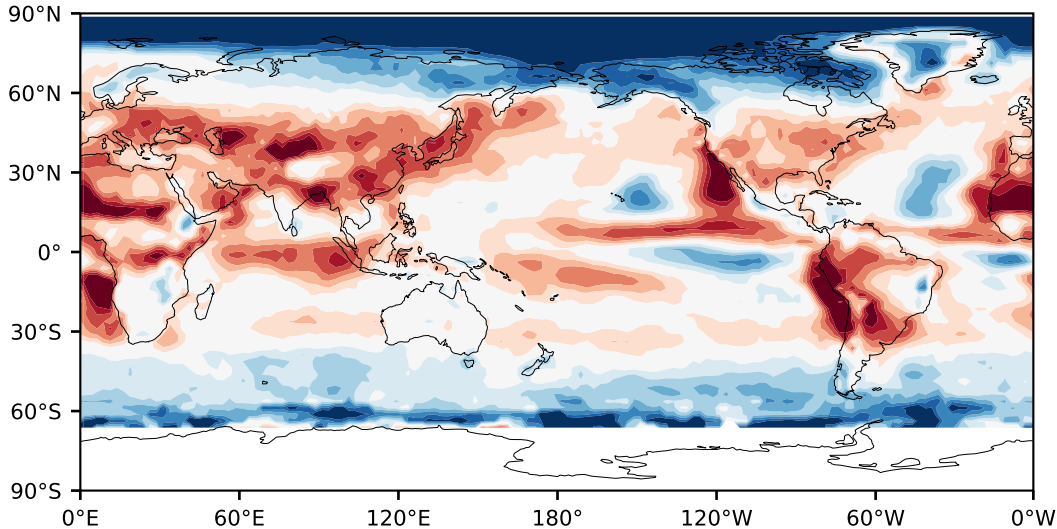

Model - Observations

Max 73.89
Mean -3.17
Min -69.01

RMSE 14.62
CORR 0.80