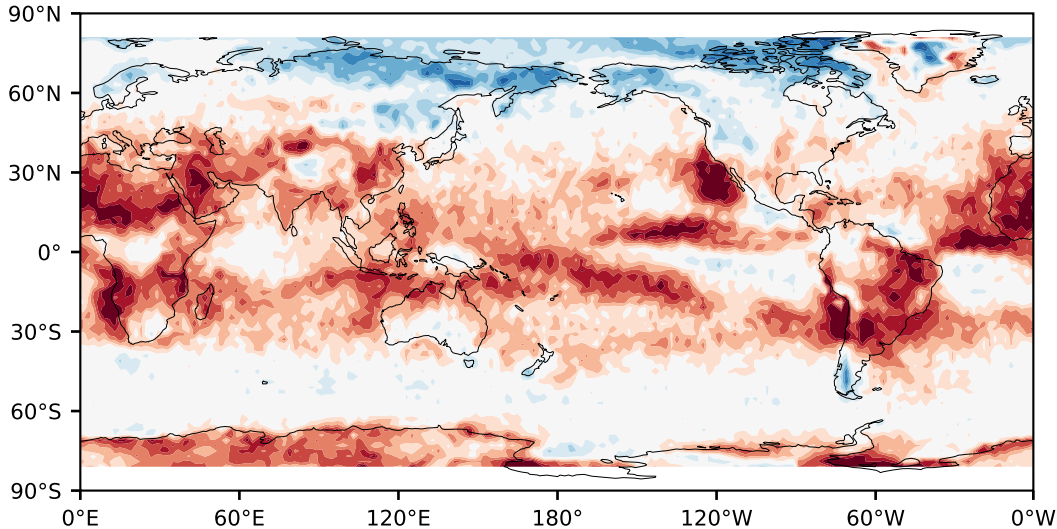

Model - Observations

Max 38.04
Mean -8.76
Min -60.25

RMSE 13.87
CORR 0.89