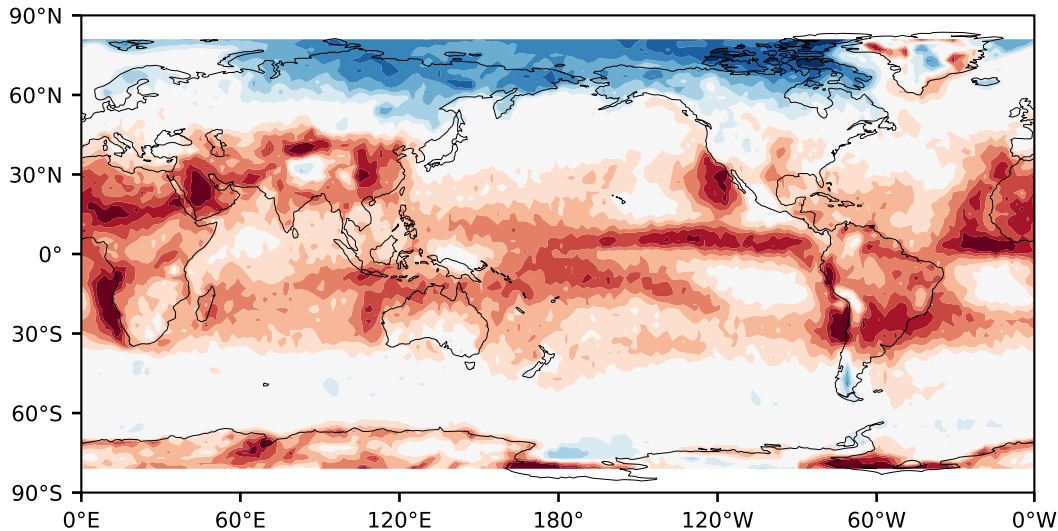

Model - Observations

Max 37.68
Mean -8.34
Min -55.05

RMSE 13.64
CORR 0.86