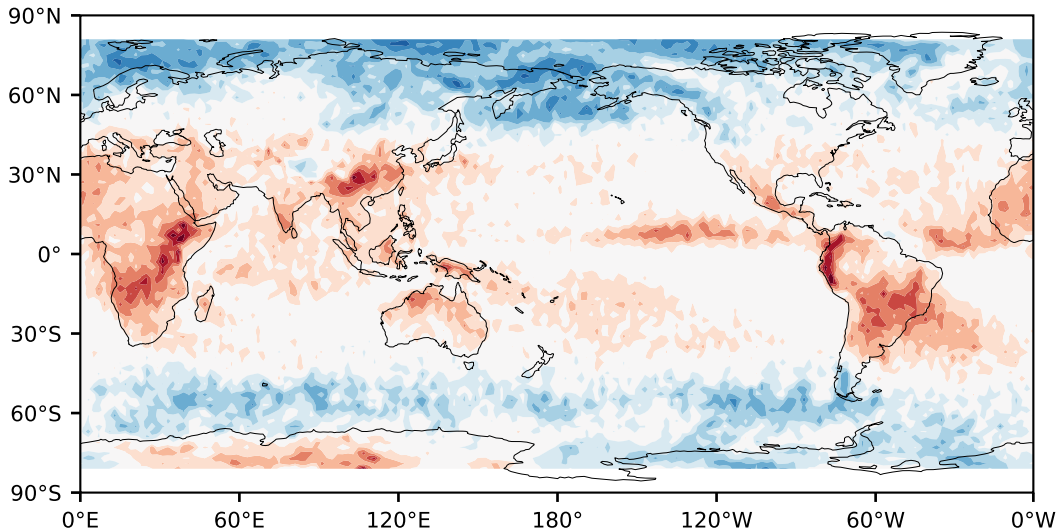

Model - Observations

Max 27.38
Mean -2.00
Min -48.78

RMSE 8.54
CORR 0.84