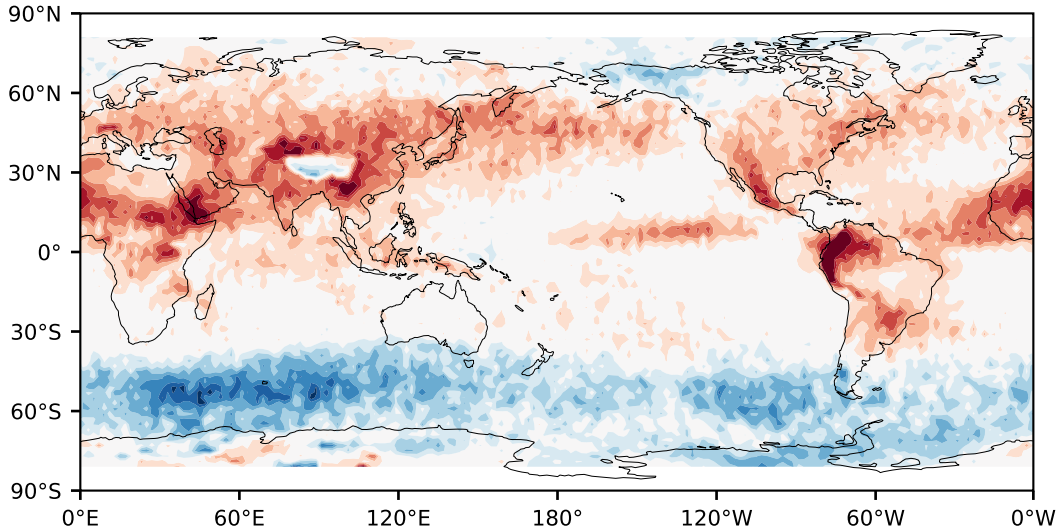

Model - Observations

Max 35.67
Mean -3.69
Min -61.08

RMSE 10.57
CORR 0.70