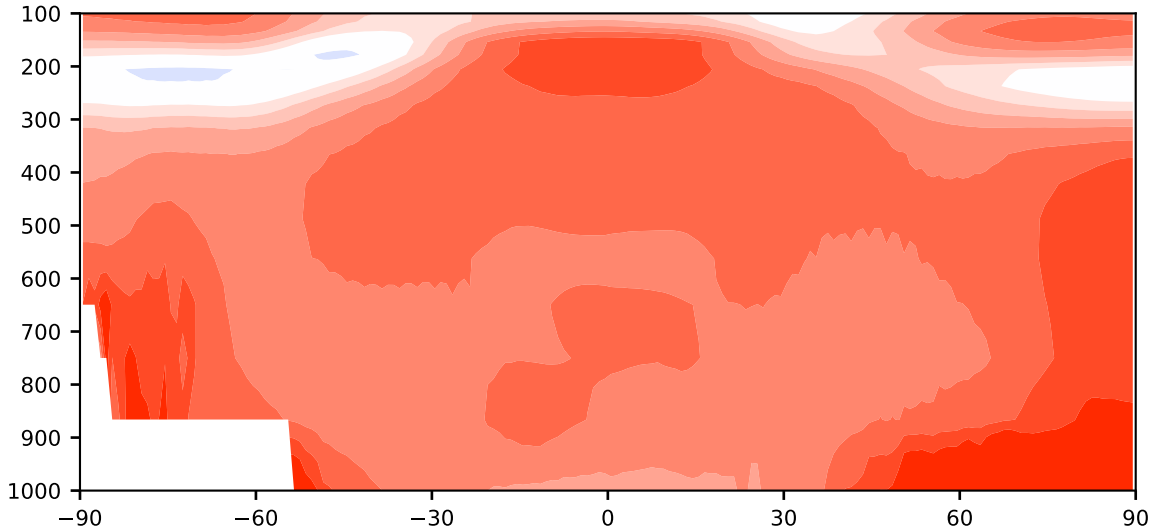

# Model - Observations

Max 13.68  
Mean 4.85  
Min -1.30

RMSE 4.70  
CORR 1.00