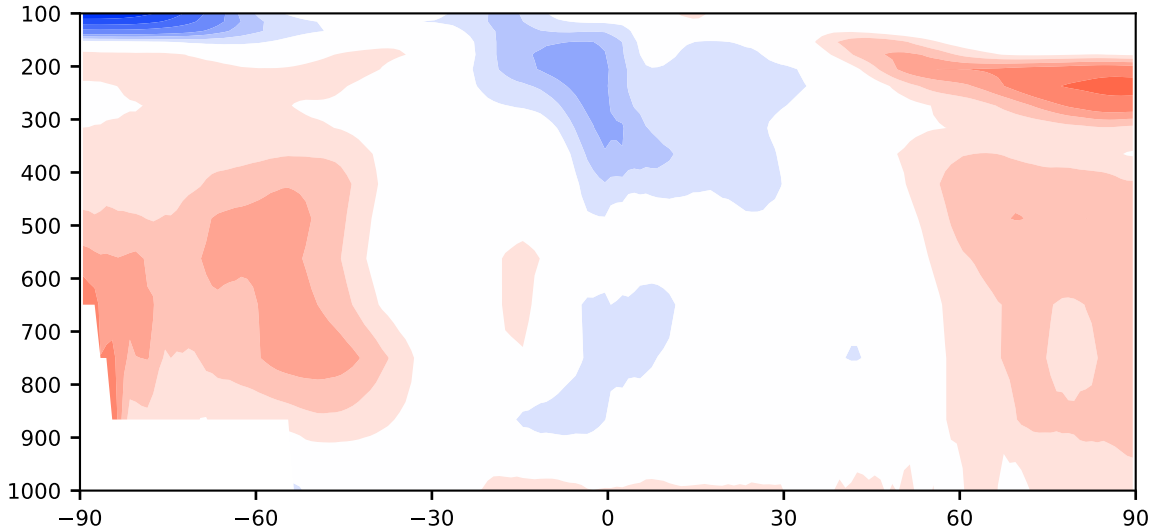

# Model - Observations

Max 35.29  
Mean 3.39  
Min -57.41

RMSE 8.03  
CORR 0.93