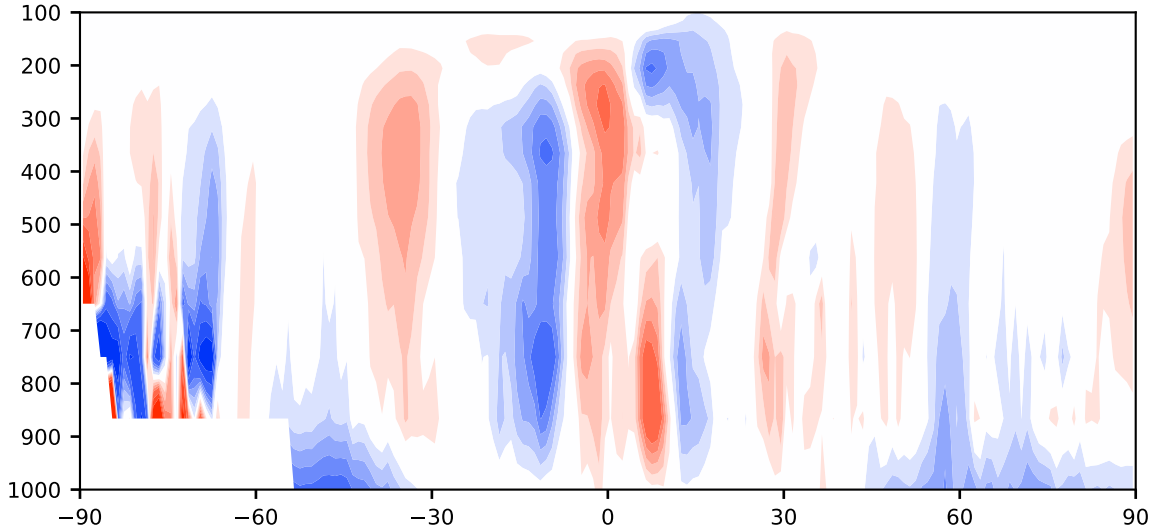

Model - Observations

Max 88.39
Mean -0.25
Min -66.64

RMSE 3.74
CORR 0.94