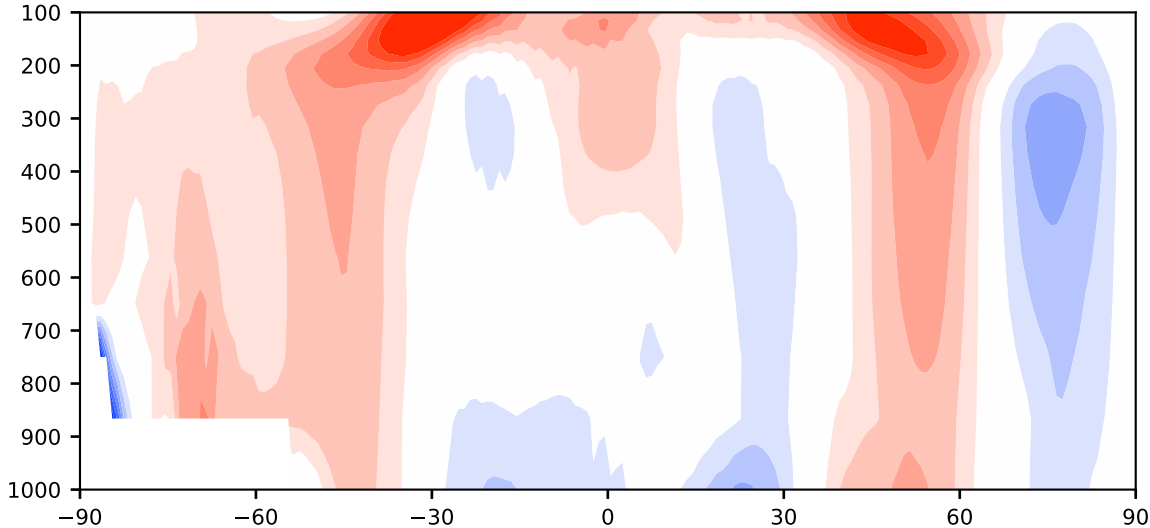

Model - Observations

Max 10.43
Mean 0.79
Min -8.58

RMSE 2.82
CORR 0.99