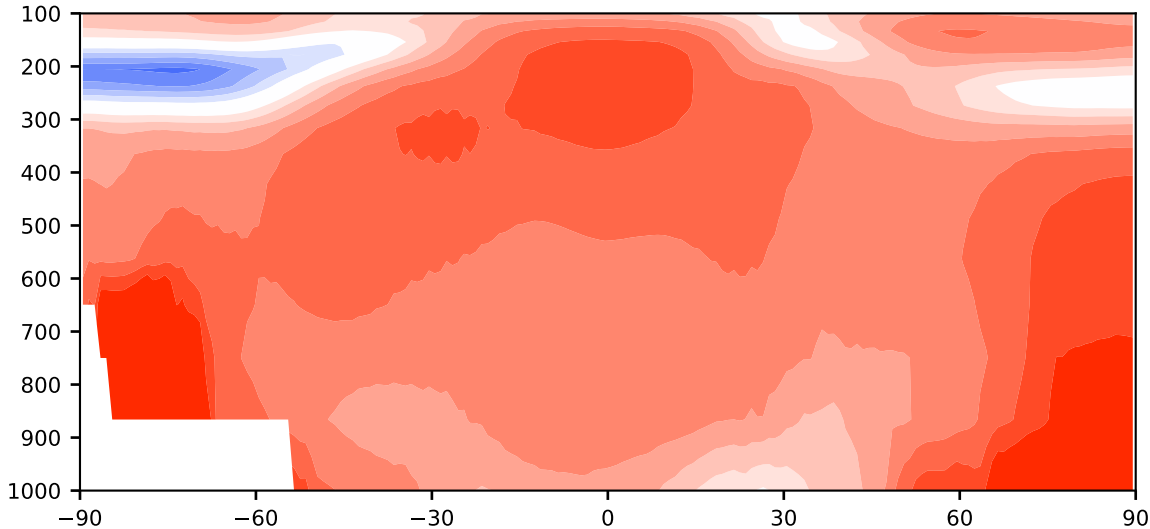

Model - Observations

Max 13.84
Mean 4.64
Min -5.28

RMSE 4.65
CORR 1.00