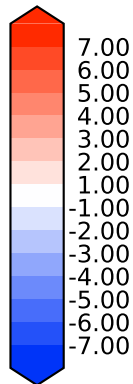

Model - Observations

Max 13.84
Mean 4.64
Min -5.28

RMSE 4.65
CORR 1.00