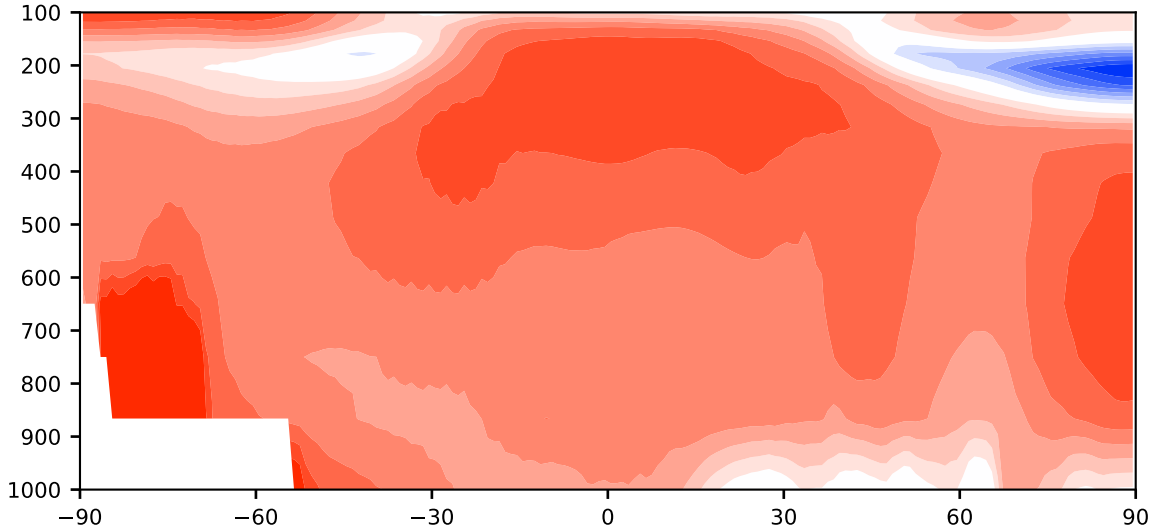

Model - Observations

Max 13.46
Mean 4.40
Min -8.06

RMSE 4.76
CORR 1.00