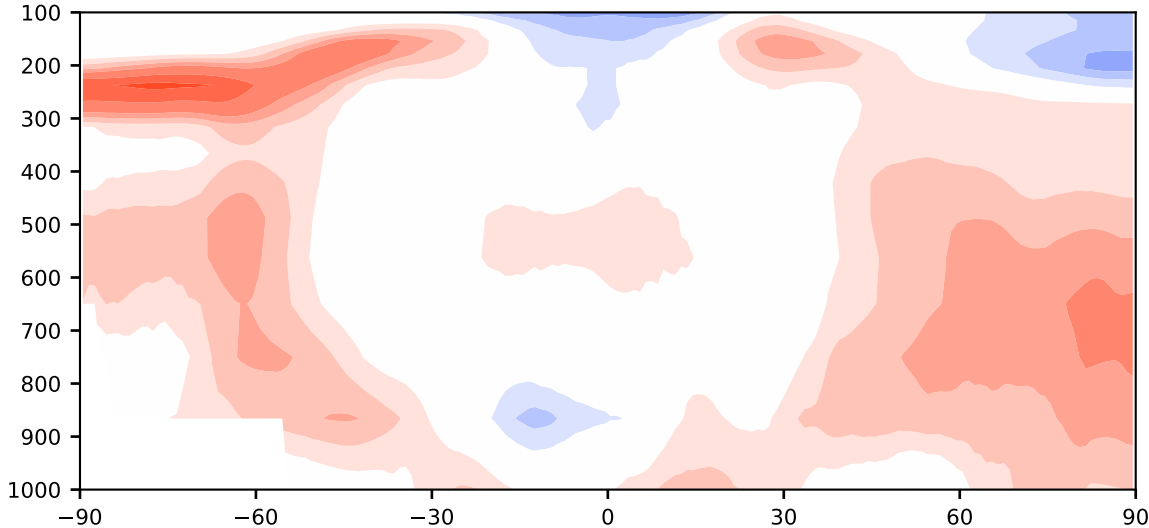

Model - Observations

Max 43.16
Mean 6.04
Min -18.87

RMSE 8.87
CORR 0.94