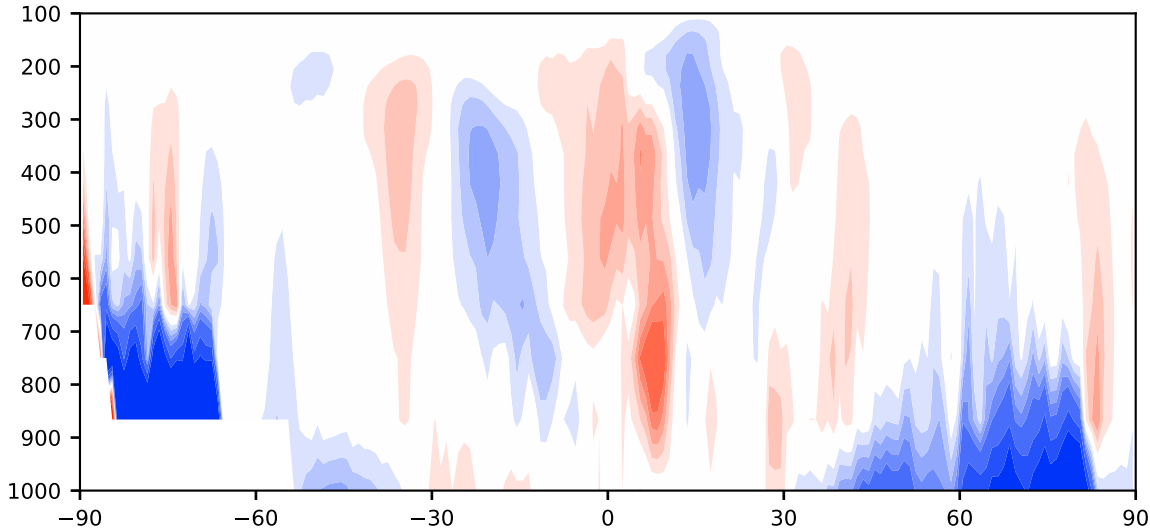

Model - Observations

Max 37.37
Mean -1.42
Min -85.67