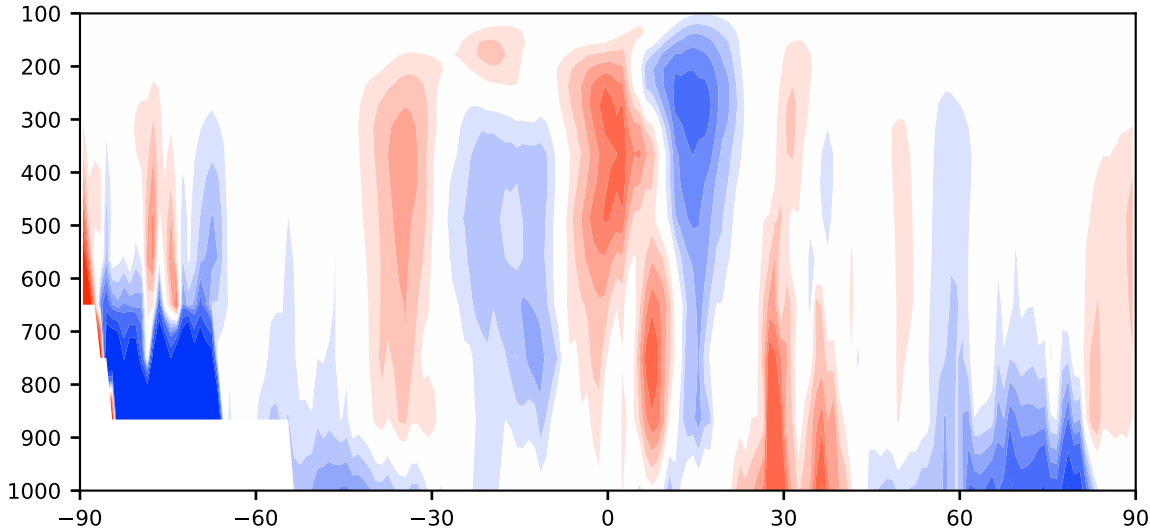

Model - Observations

Max 39.31
Mean -1.17
Min -109.81