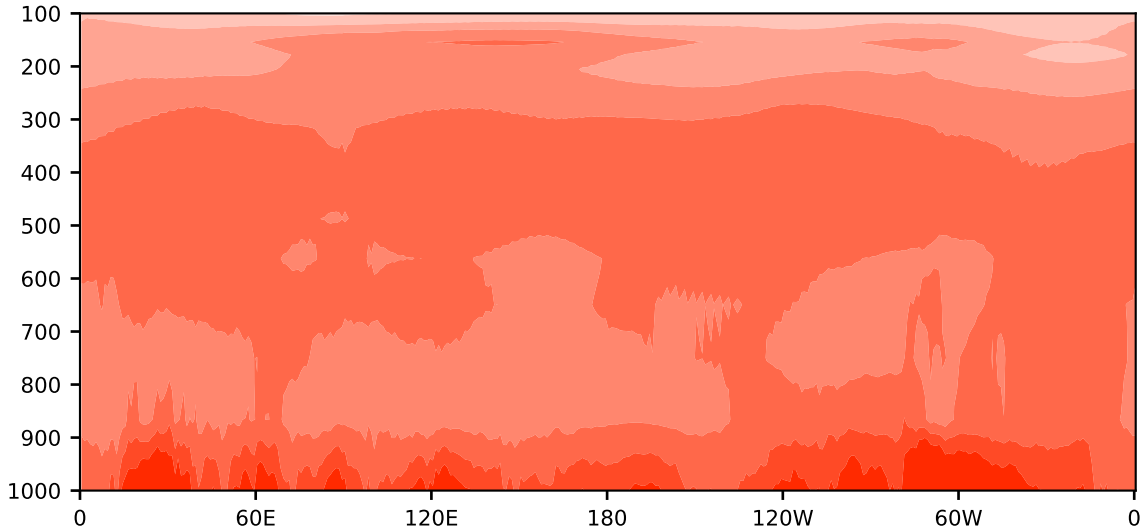

# Model - Observations

Max 12.36  
Mean 5.13  
Min 1.78

RMSE 4.71  
CORR 1.00