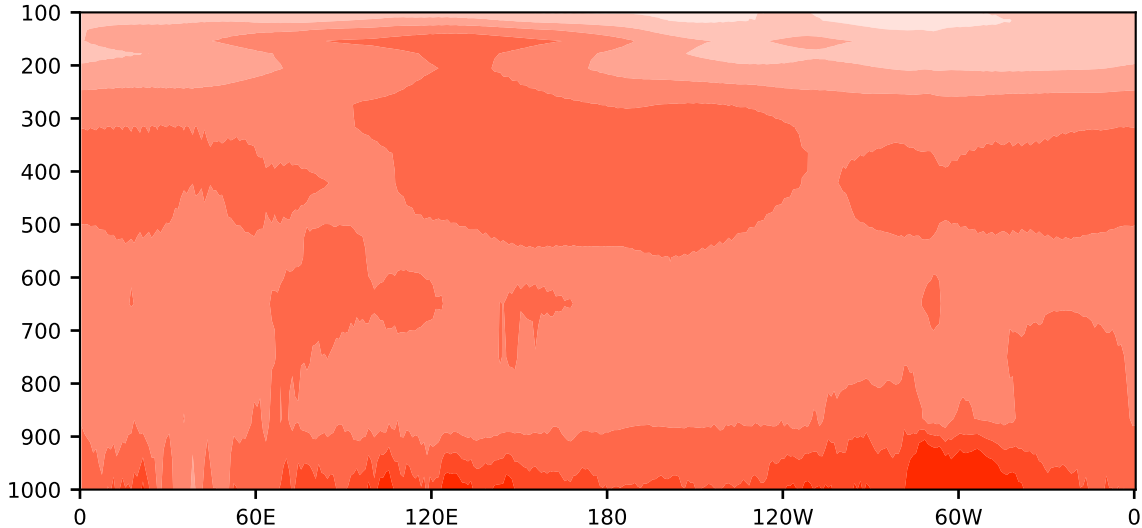

Model - Observations

Max 12.14
Mean 4.91
Min 1.43

RMSE 4.54
CORR 1.00