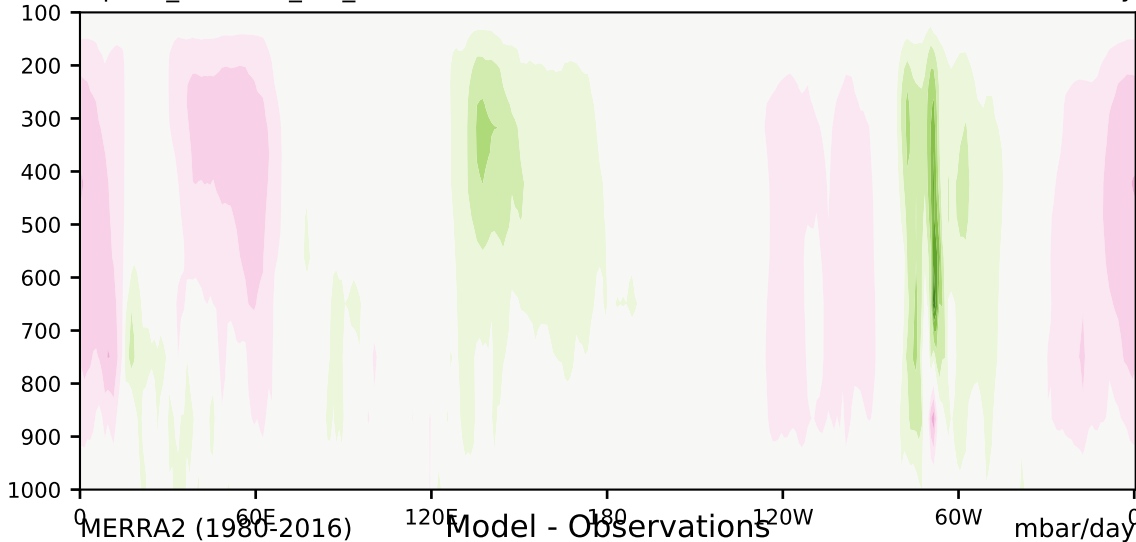

alpha3_min10nc_tk1_ZM+4K (2-6)

mbar/day

Max 17.99
Mean -0.22
Min -35.46

35.0
30.0
25.0
20.0
15.0
10.0
5.0
-5.0
-10.0
-15.0
-20.0
-25.0
-30.0
-35.0