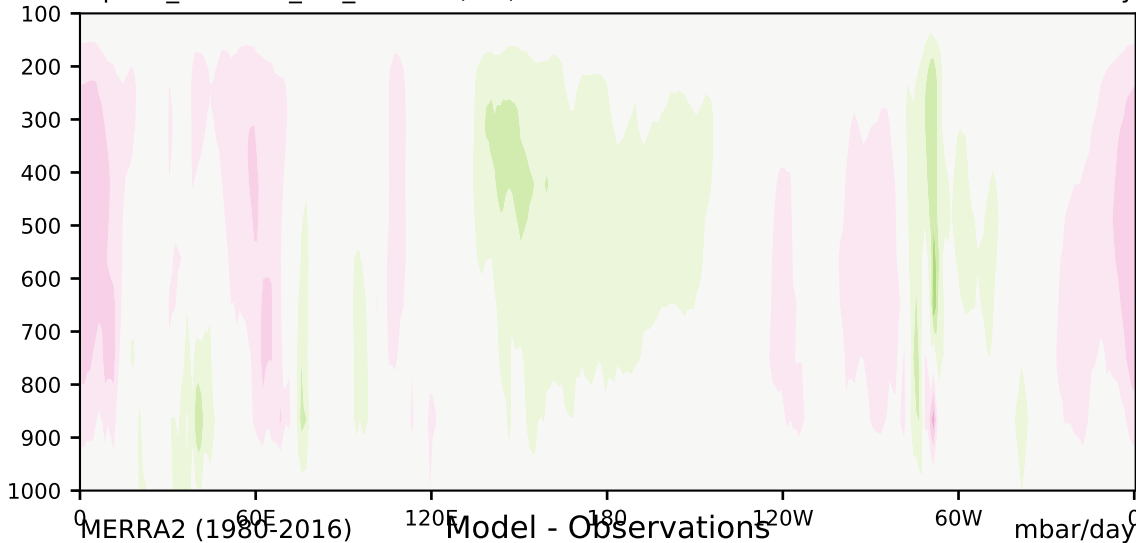

alpha3\_min10nc\_tk1\_ZM+4K (2-6)

mbar/day

Max 17.96  
Mean -0.24  
Min -21.22

35.0  
30.0  
25.0  
20.0  
15.0  
10.0  
5.0  
-5.0  
-10.0  
-15.0  
-20.0  
-25.0  
-30.0  
-35.0