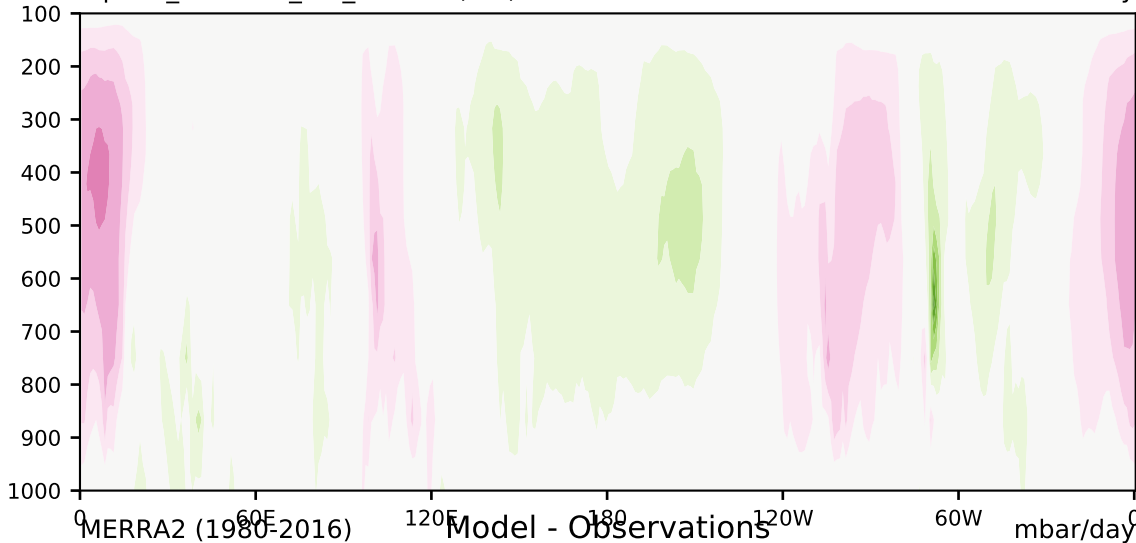

alpha3\_min10nc\_tk1\_ZM+4K (2-6)

mbar/day

Max 21.28  
Mean -0.20  
Min -31.91

35.0  
30.0  
25.0  
20.0  
15.0  
10.0  
5.0  
-5.0  
-10.0  
-15.0  
-20.0  
-25.0  
-30.0  
-35.0