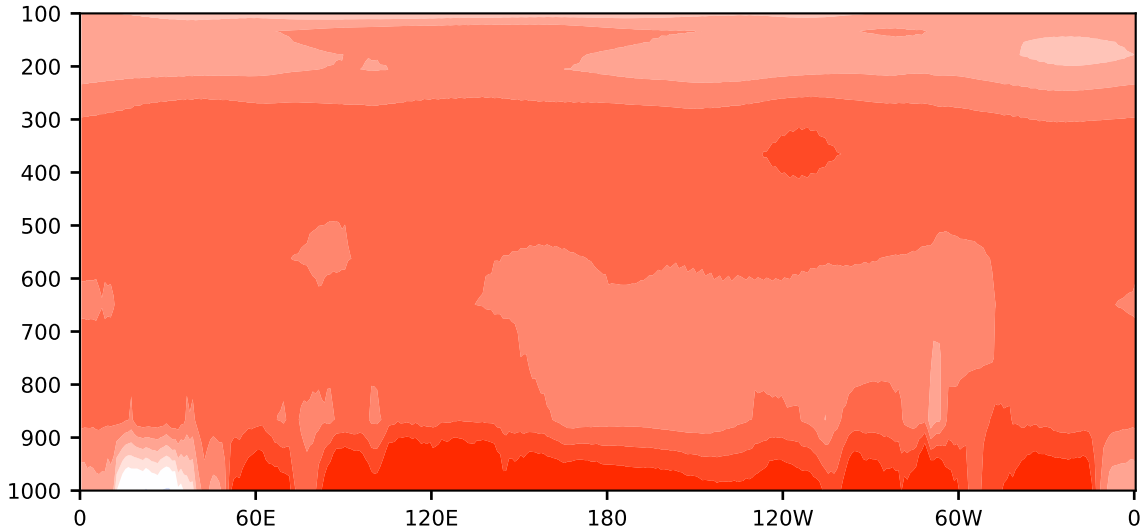

# Model - Observations

Max 11.51  
Mean 5.25  
Min -1.27

RMSE 4.89  
CORR 1.00