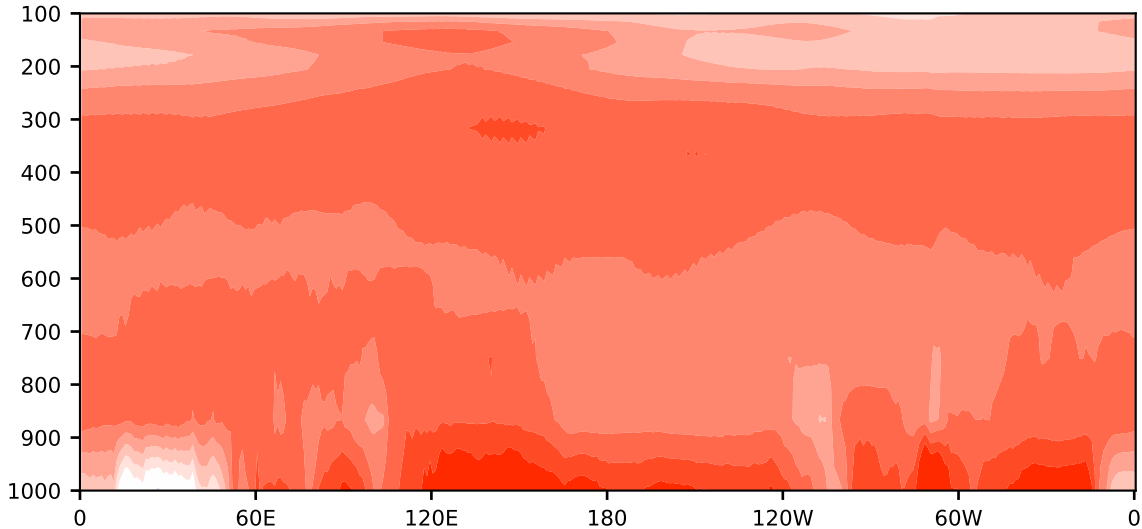

# Model - Observations

Max 11.82  
Mean 4.95  
Min -1.27

RMSE 4.67  
CORR 1.00