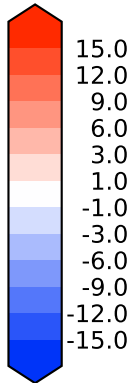

Model - Observations

Max 13.60
Mean 4.33
Min -11.19

RMSE 5.40
CORR 0.96