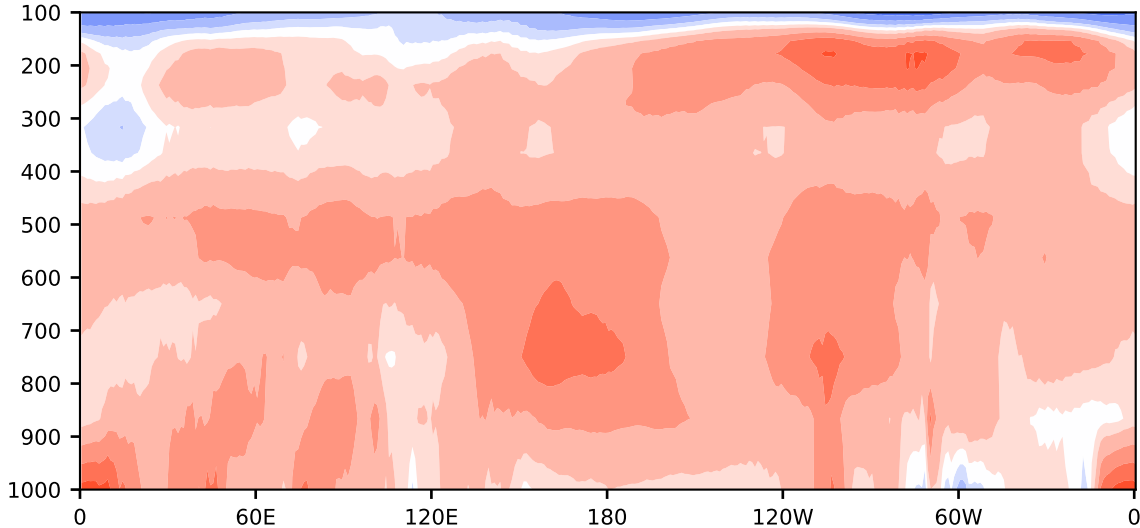

Model - Observations

Max 13.60
Mean 4.33
Min -11.19

RMSE 5.40
CORR 0.96