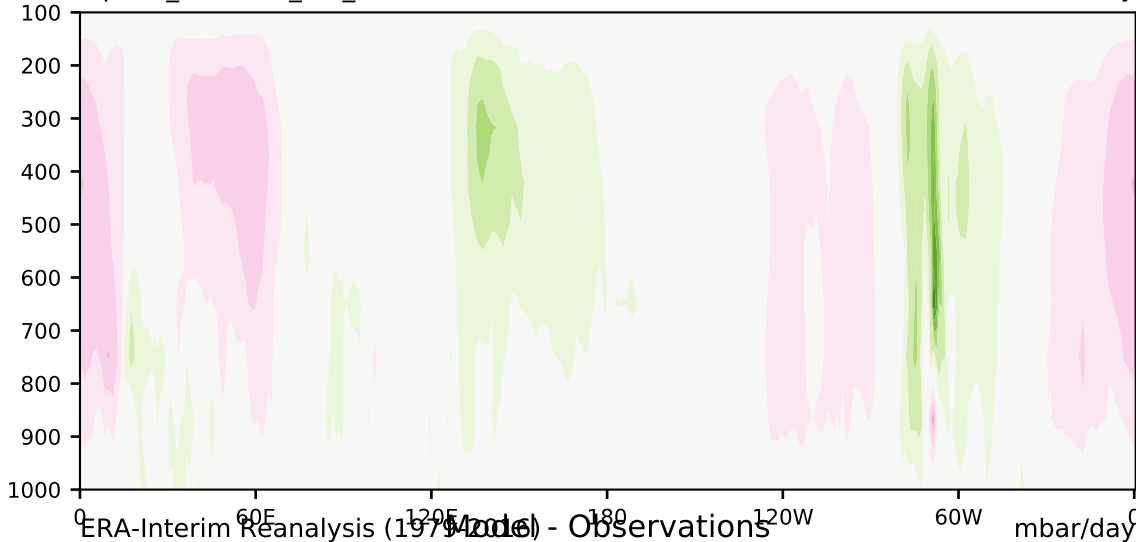

alpha3_min10nc_tk1_ZM+4K (2-6)

mbar/day

Max 17.99
Mean -0.22
Min -35.46

35.0
30.0
25.0
20.0
15.0
10.0
5.0
-5.0
-10.0
-15.0
-20.0
-25.0
-30.0
-35.0