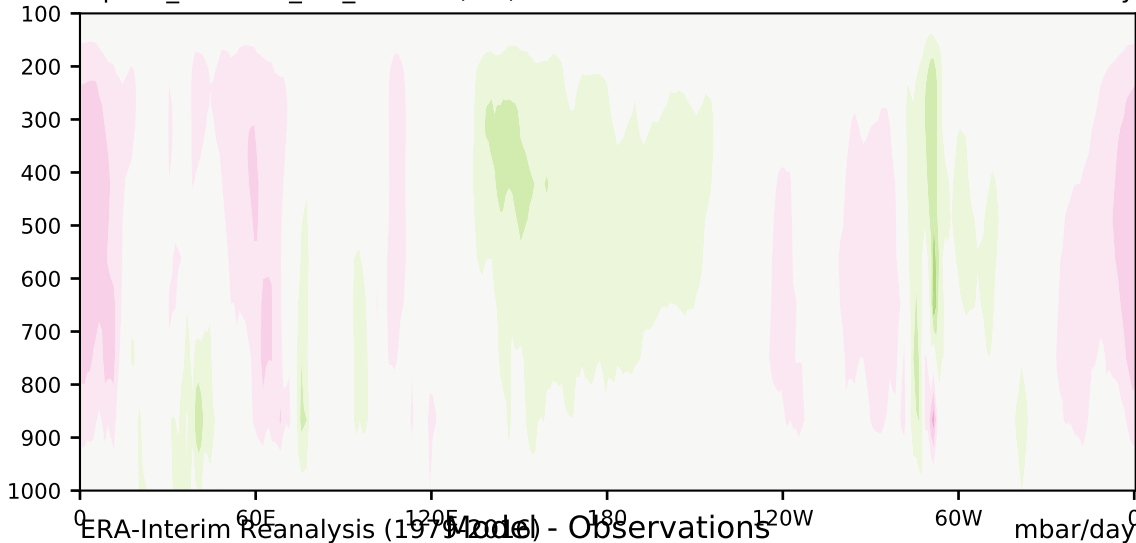

alpha3\_min10nc\_tk1\_ZM+4K (2-6)

mbar/day

Max 17.96  
Mean -0.24  
Min -21.22

35.0  
30.0  
25.0  
20.0  
15.0  
10.0  
5.0  
-5.0  
-10.0  
-15.0  
-20.0  
-25.0  
-30.0  
-35.0