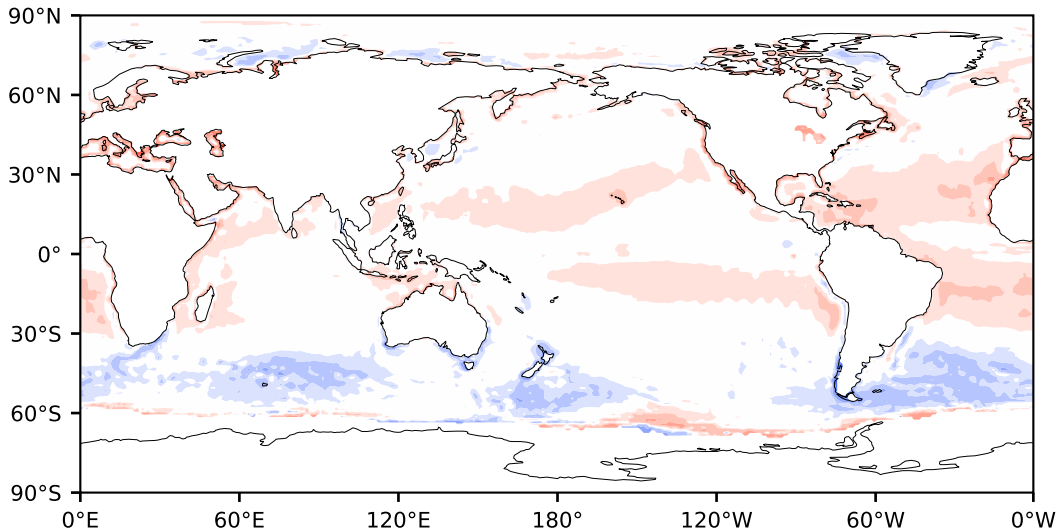

Model - Observations

Max 125.97
Mean 2.64
Min -114.40

RMSE 9.44
CORR 0.55