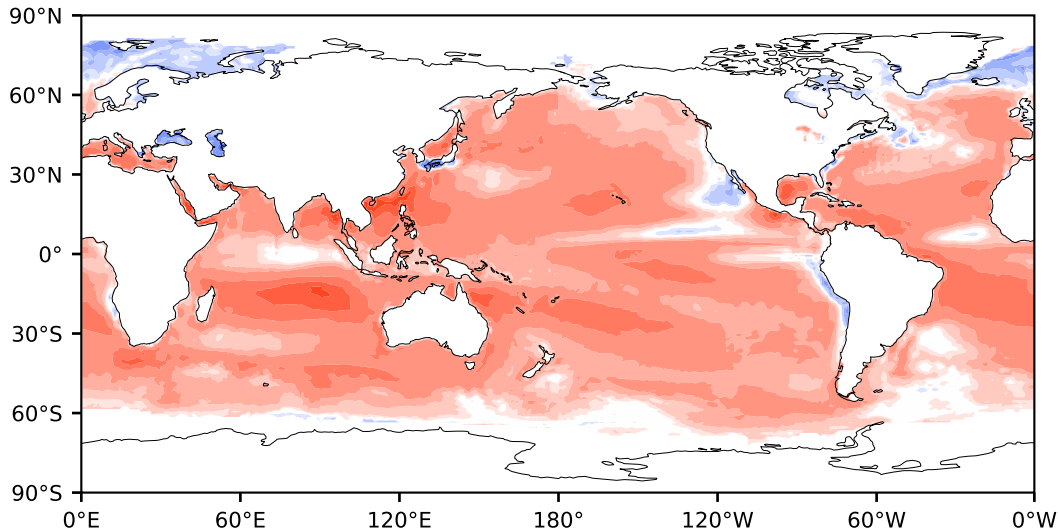

Model - Observations

Max 258.89
Mean 34.17
Min -125.35

RMSE 42.44
CORR 0.91