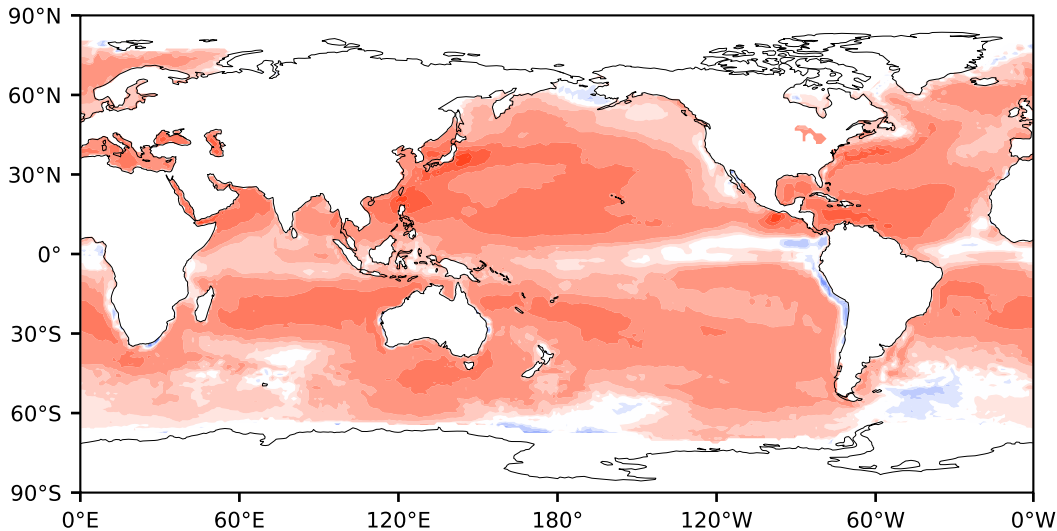

# Model - Observations

Max 153.70  
Mean 36.29  
Min -131.89

RMSE 43.55  
CORR 0.92