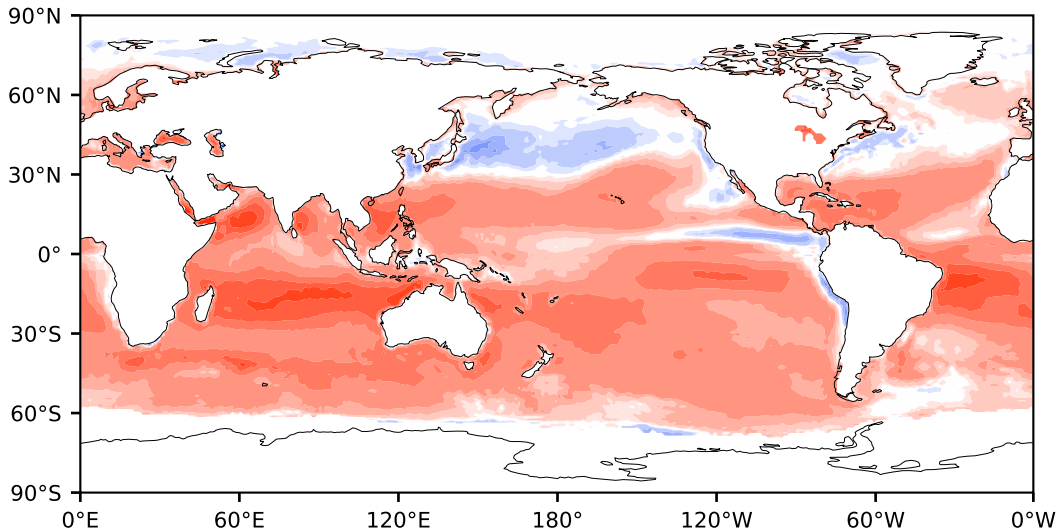

# Model - Observations

Max 327.97  
Mean 37.02  
Min -144.88

RMSE 48.54  
CORR 0.93