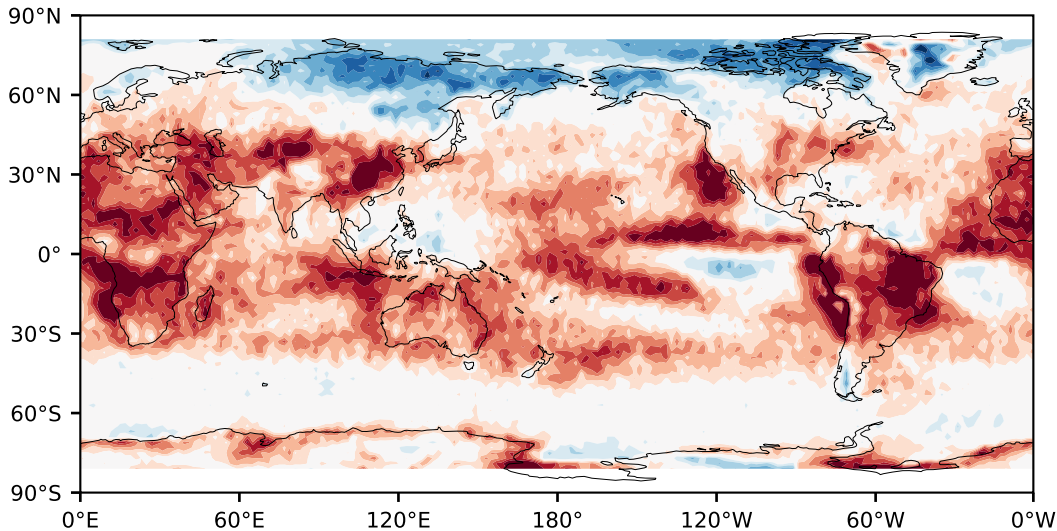

Model - Observations

Max 37.37
Mean -10.24
Min -64.17

RMSE 15.56
CORR 0.87