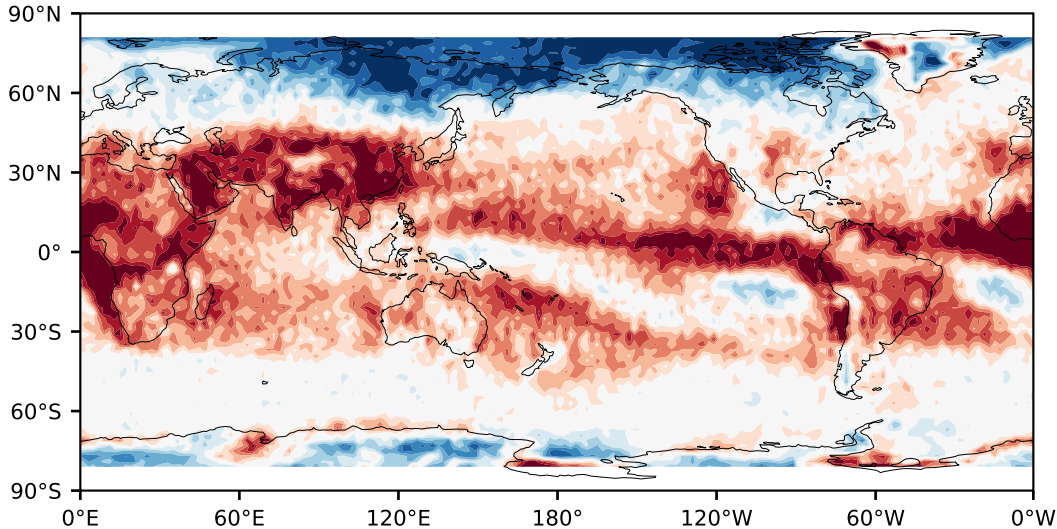

Model - Observations

Max 46.54
Mean -9.53
Min -49.62

RMSE 16.83
CORR 0.77