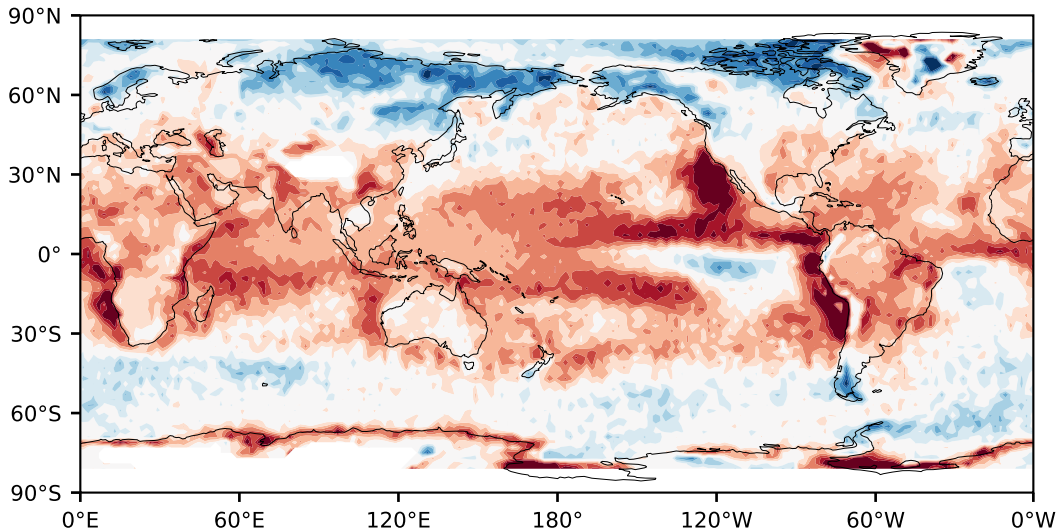

Model - Observations

Max 45.66
Mean -7.76
Min -77.40

RMSE 13.77
CORR 0.89