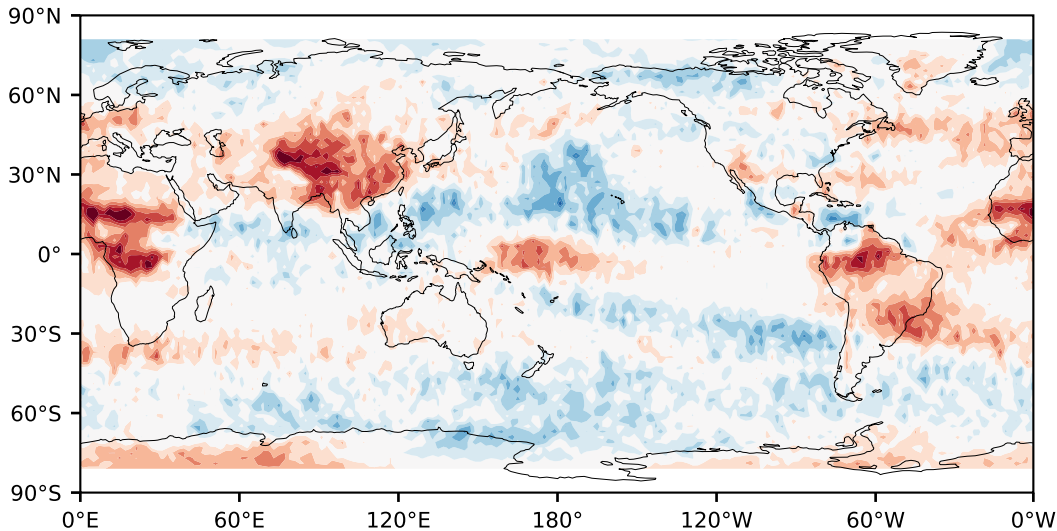

# Model - Observations

Max 29.96  
Mean -1.14  
Min -39.56

RMSE 8.73  
CORR 0.89