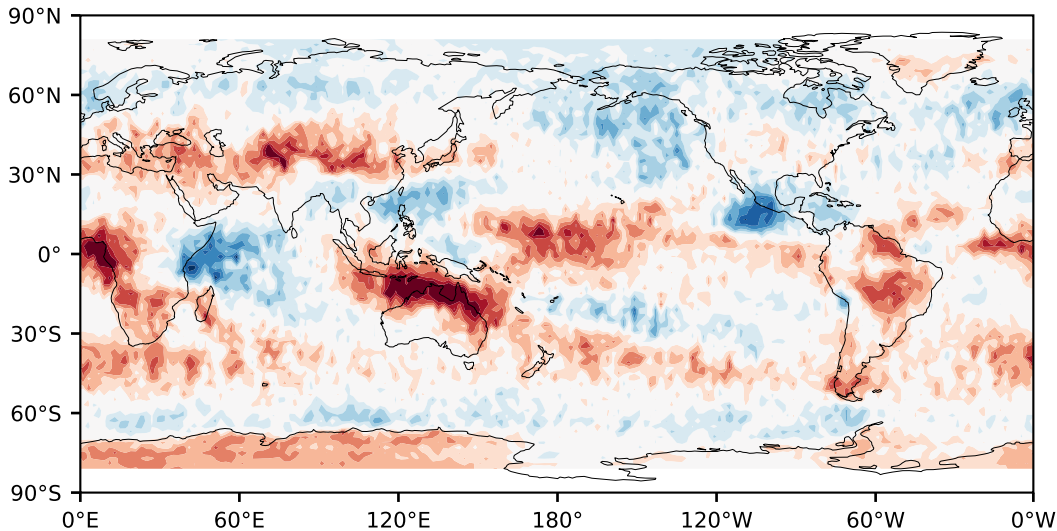

Model - Observations

Max 34.04
Mean -2.73
Min -41.61

RMSE 10.21
CORR 0.81