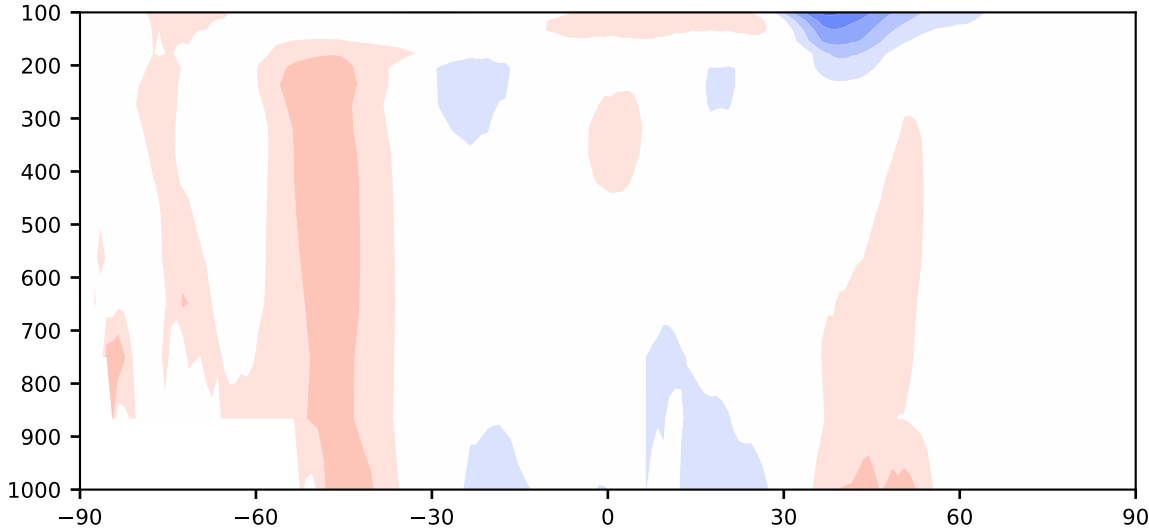

Model - Observations

Max 2.93
Mean 0.30
Min -5.29

RMSE 1.12
CORR 0.99