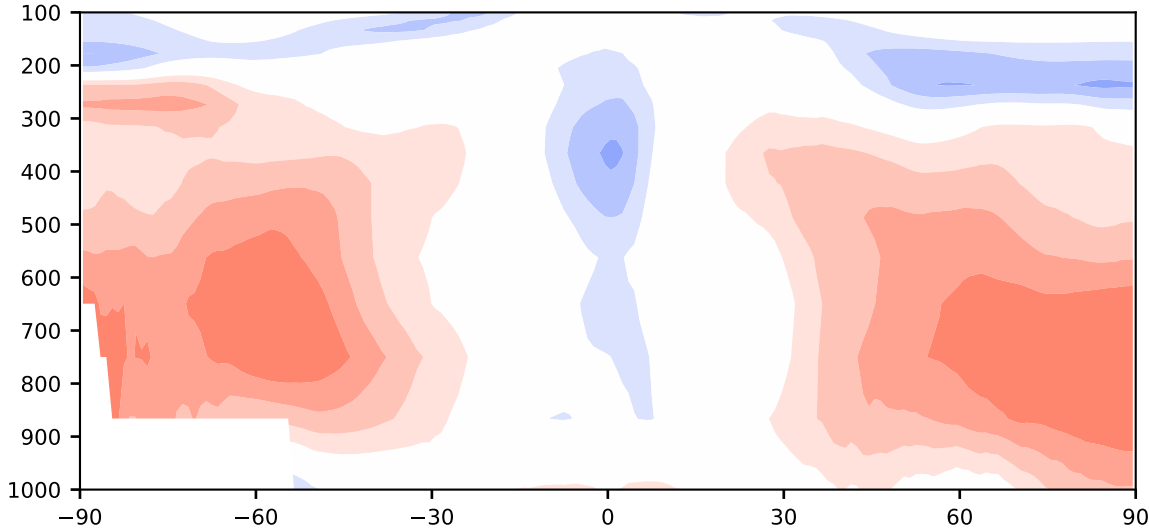

Model - Observations

Max 29.88
Mean 6.16
Min -16.40

RMSE 8.24
CORR 0.95