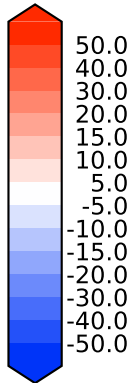

Model - Observations

Max 29.88
Mean 6.16
Min -16.40

RMSE 8.24
CORR 0.95