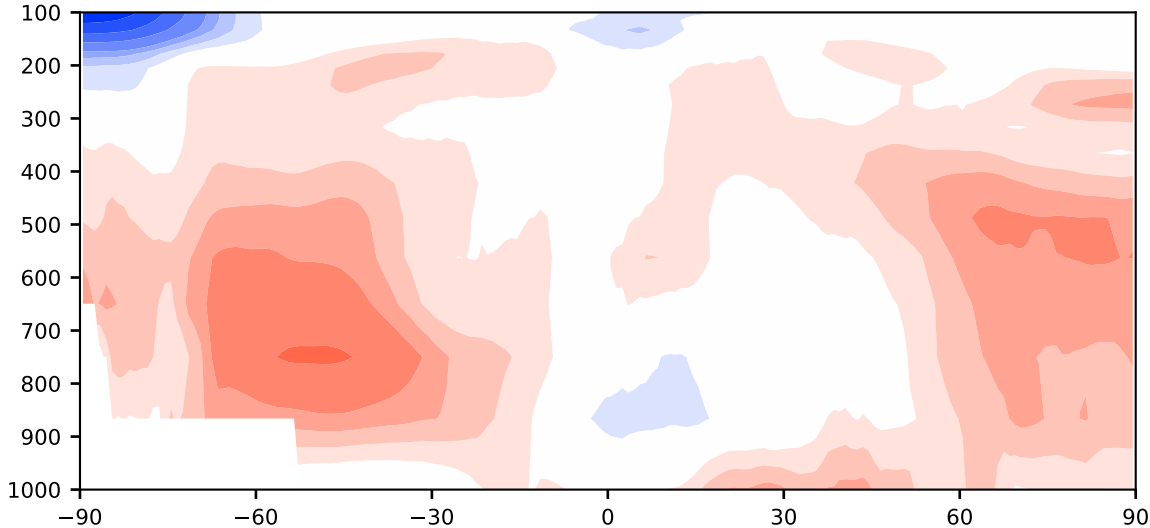

Model - Observations

Max 31.46
Mean 7.18
Min -57.08

RMSE 8.70
CORR 0.95