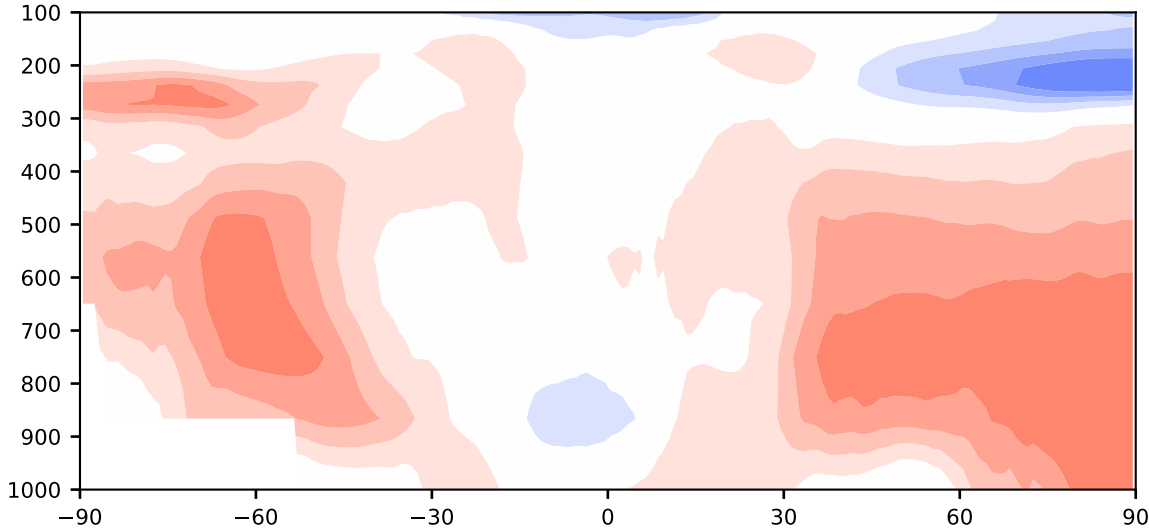

Model - Observations

Max 27.53
Mean 7.61
Min -27.00

RMSE 8.66
CORR 0.95