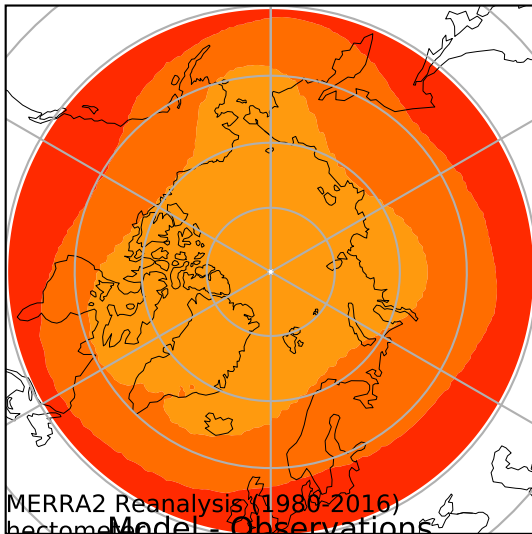

alpha3_min10nc_tk1_ZM_berg_mgrd_mg100s (2-6)
hectometer

Max 57.36
Mean 55.44
Min 54.11

Model - Observations