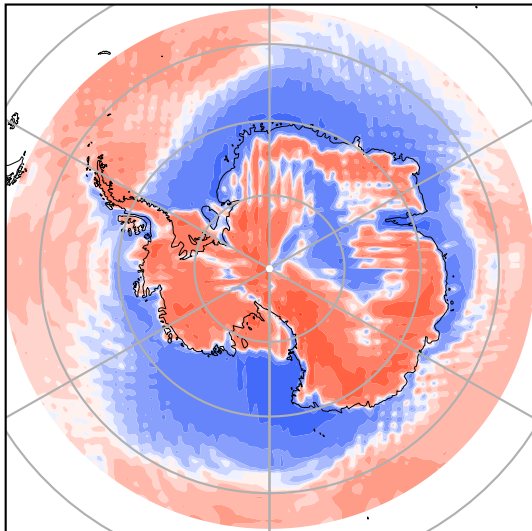

# Model - Observations

Max 12.28  
Mean 0.06  
Min -10.19

RMSE 2.43  
CORR 0.99