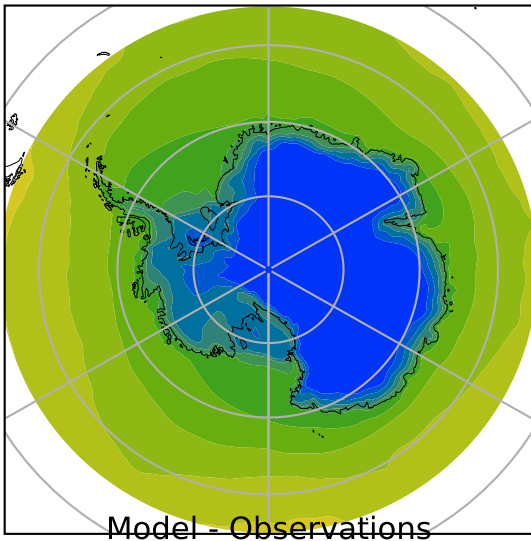

MERRA2 Reanalysis (1980-2016)
DegC

Max 6.26
Mean -12.98
Min -54.90