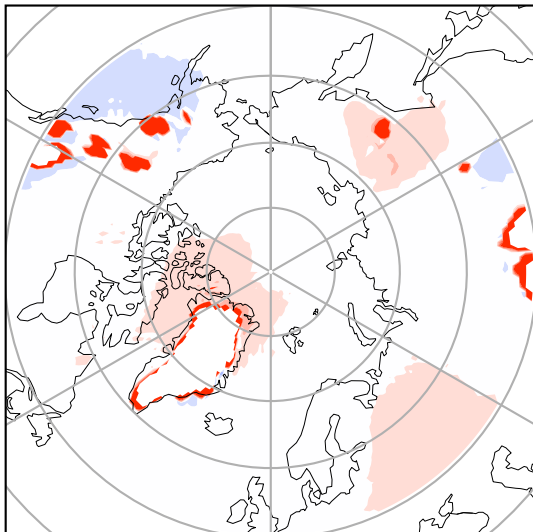

Model - Observations

Max 270.01
Mean 1.96
Min -3.85

RMSE 15.97
CORR 0.30