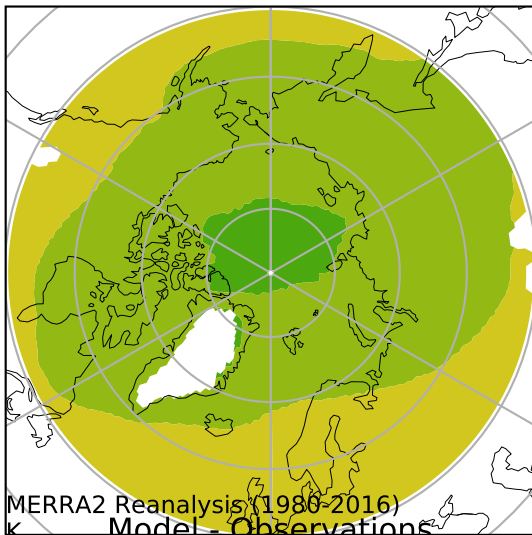

alpha3_min10nc_tk1_ZM_berg_mgrd_mg100s (2-6)

K

Max 277.72
Mean 267.47
Min 255.34

K Model - Observations