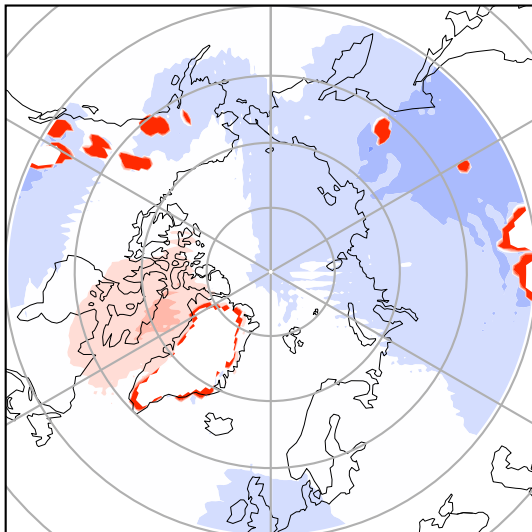

# Model - Observations

Max 267.63  
Mean 0.89  
Min -6.14

RMSE 15.90  
CORR 0.28