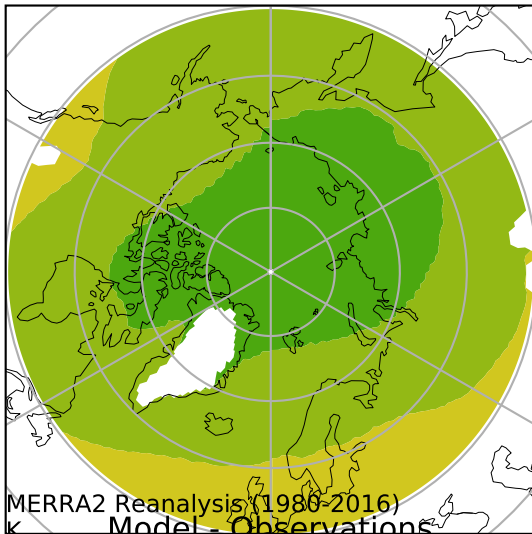

alpha3\_min10nc\_tk1\_ZM\_berg\_mgrd\_mg100s (2-6)

K

Max 274.07  
Mean 263.96  
Min 251.94

Model - Observations