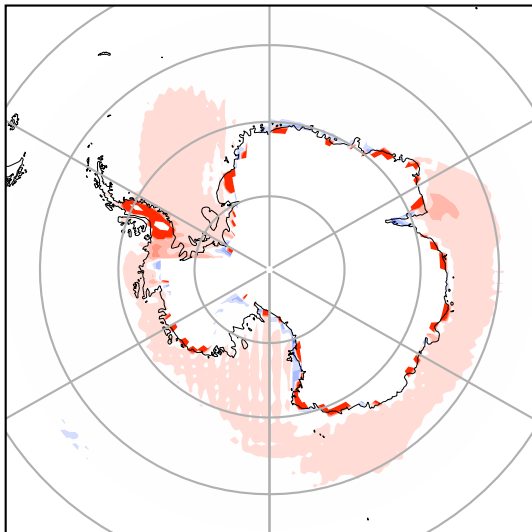

# Model - Observations

Max 251.85  
Mean 2.07  
Min -10.39

RMSE 15.28  
CORR 0.52