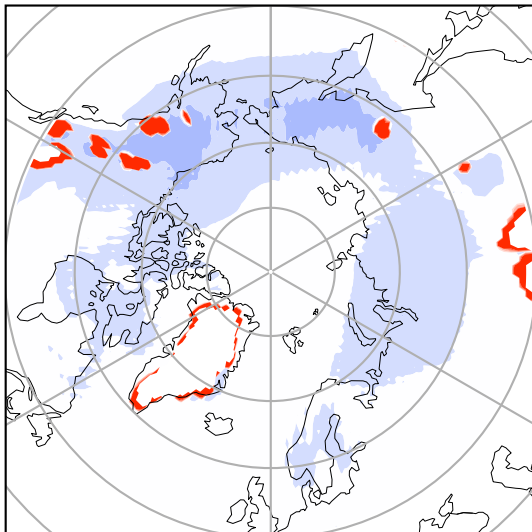

Model - Observations

Max 284.71
Mean 1.06
Min -3.88

RMSE 17.80
CORR 0.17