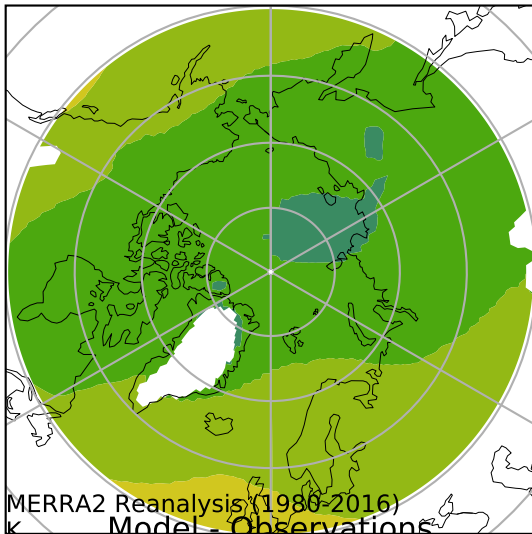

alpha3\_min10nc\_tk1\_ZM\_berg\_mgrd\_mg100s (2-6)

K

Max 273.06  
Mean 258.46  
Min 245.23

K Model - Observations