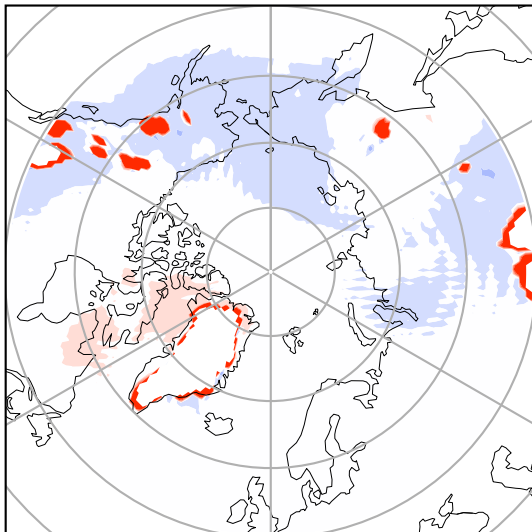

# Model - Observations

Max 269.27  
Mean 1.10  
Min -6.17

RMSE 14.59  
CORR 0.29