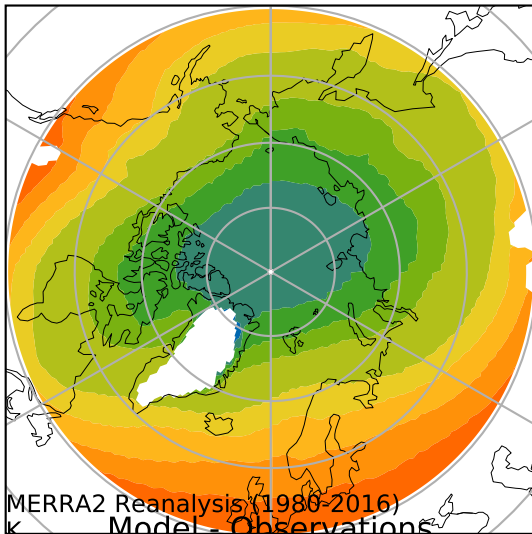

alpha3_min10nc_tk1_ZM_berg_mgrd_mg100s (2-6)

K

Max 276.02
Mean 266.66
Min 255.64

K Model - Observations